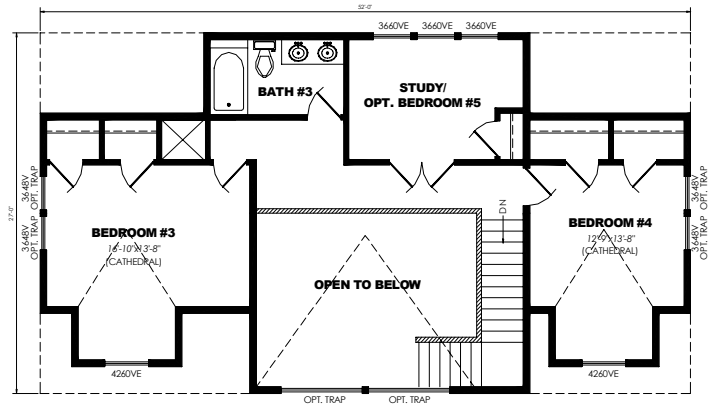

SHOWN WITH TIMBER ACCENTS, PORCH & PORCH POSTS/GABLE, DECK AND GARAGE POSTS BY OTHERS

1ST FLOOR

2ND FLOOR

THE LOVELAND

Model Number: C2275-A

TOTAL EST. SQUARE FEET: 2275

- * 10-12 ROOF PITCH
- * (3) CAPE COD DORMERS - FRONT
- * (1) SHED DORMER - REAR
- * OPEN TO BELOW - LIVING ROOM