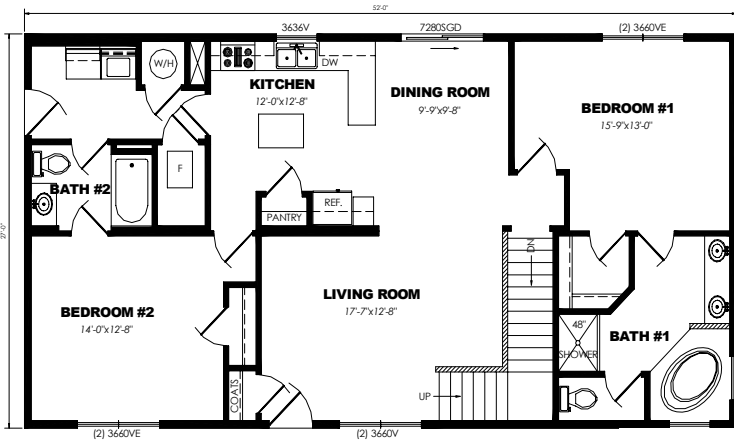

SHOWN WITH TIMBER ACCENTS, PORCH & PORCH POSTS/GABLE, DECK AND GARAGE POSTS BY OTHERS

1ST FLOOR

2ND FLOOR

THE LOVELAND

Model Number: C2275-A

TOTAL EST. SQUARE FEET: 2275

- * 10-12 ROOF PITCH
- * (3) CAPE COD DORMERS - FRONT
- * (1) SHED DORMER - REAR
- * OPEN TO BELOW - LIVING ROOM

CAPE COD