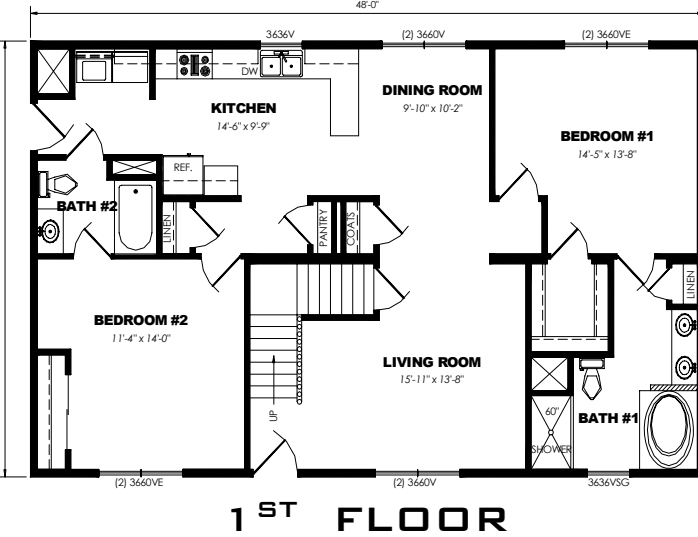

# THE LAUREN

Model Number: C2338-A

TOTAL EST. SQUARE FEET: 2338

\* 10-12 ROOF PITCH

\*(4) CAPE COD DORMERS