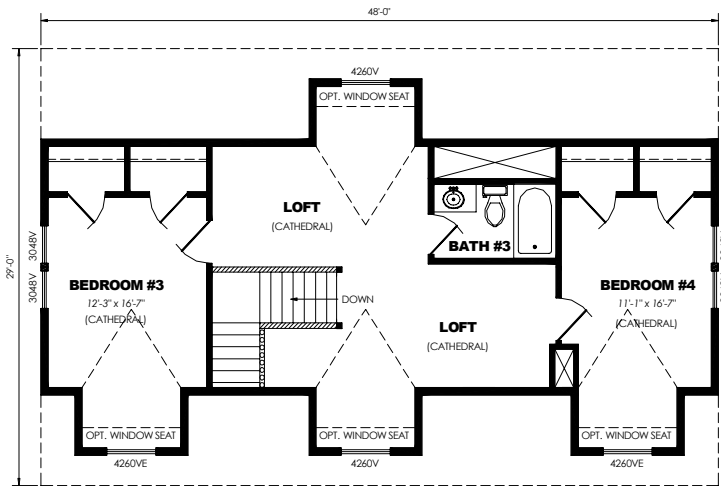

# THE LAUREN

Model Number: C2338-A

TOTAL EST. SQUARE FEET: 2338

\* 10-12 ROOF PITCH

\*(4) CAPE COD DORMERS