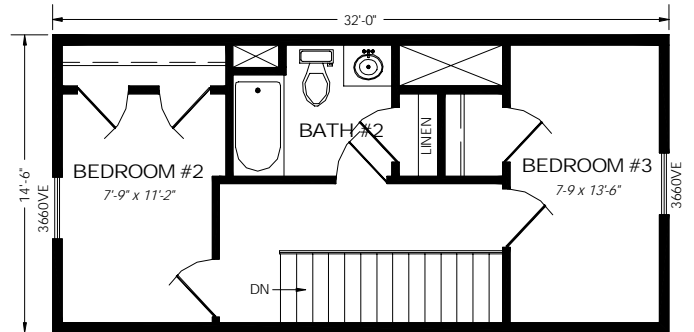

1ST FLOOR

2ND FLOOR

THE GLENWOOD

MODEL NUMBER: TS1332-A

TOTAL EST. SQUARE FEET: 1332

*FRONT PORCH/DECK

TWO-STORY

PLANS & SPECIFICATIONS ARE SUBJECT TO CHANGE AT ANY TIME FOR ANY REASON. ADDITIONAL SITE ITEMS AND OR OTHER OPTIONAL ITEMS ARE SHOWN AS AN EXAMPLE ONLY.