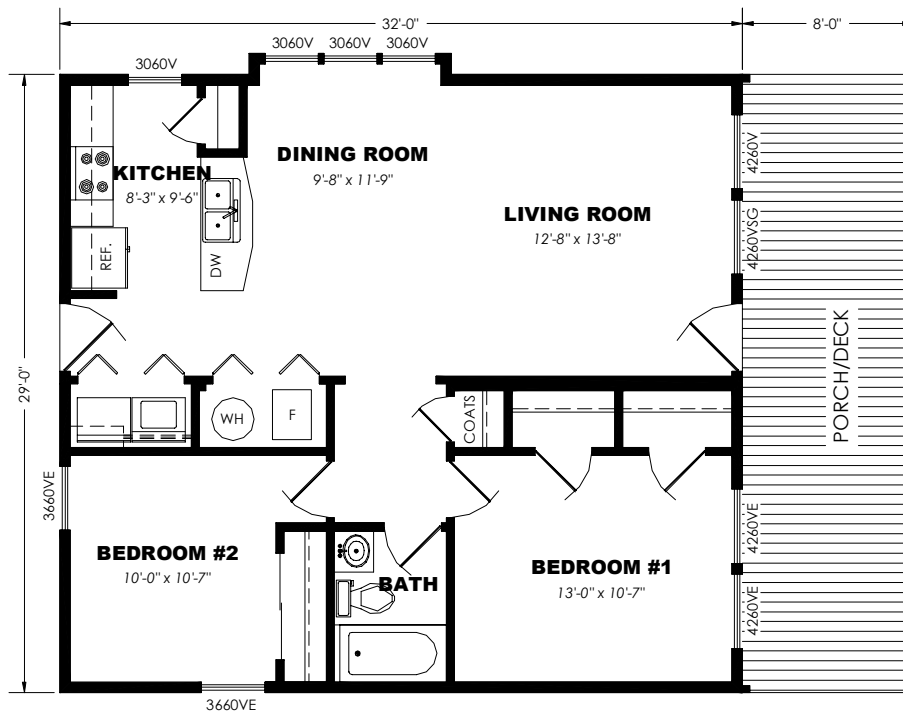

SHOWN WITH OPTIONAL VARIABLE PITCH 4:12 / 10:12 HIDEOUT ROOF AND SIDE GABLE

THE FARMINGTON

Model Number: R928-A

Total est. square feet: 928

*29' X 8' FRONT PORCH/DECK

*SQUARE BAY IN DINING ROOM

CABIN

PLANS & SPECIFICATIONS ARE SUBJECT TO CHANGE AT ANY TIME FOR ANY REASON. ADDITIONAL SITE ITEMS AND OR OTHER OPTIONAL ITEMS ARE SHOWN AS AN EXAMPLE ONLY.