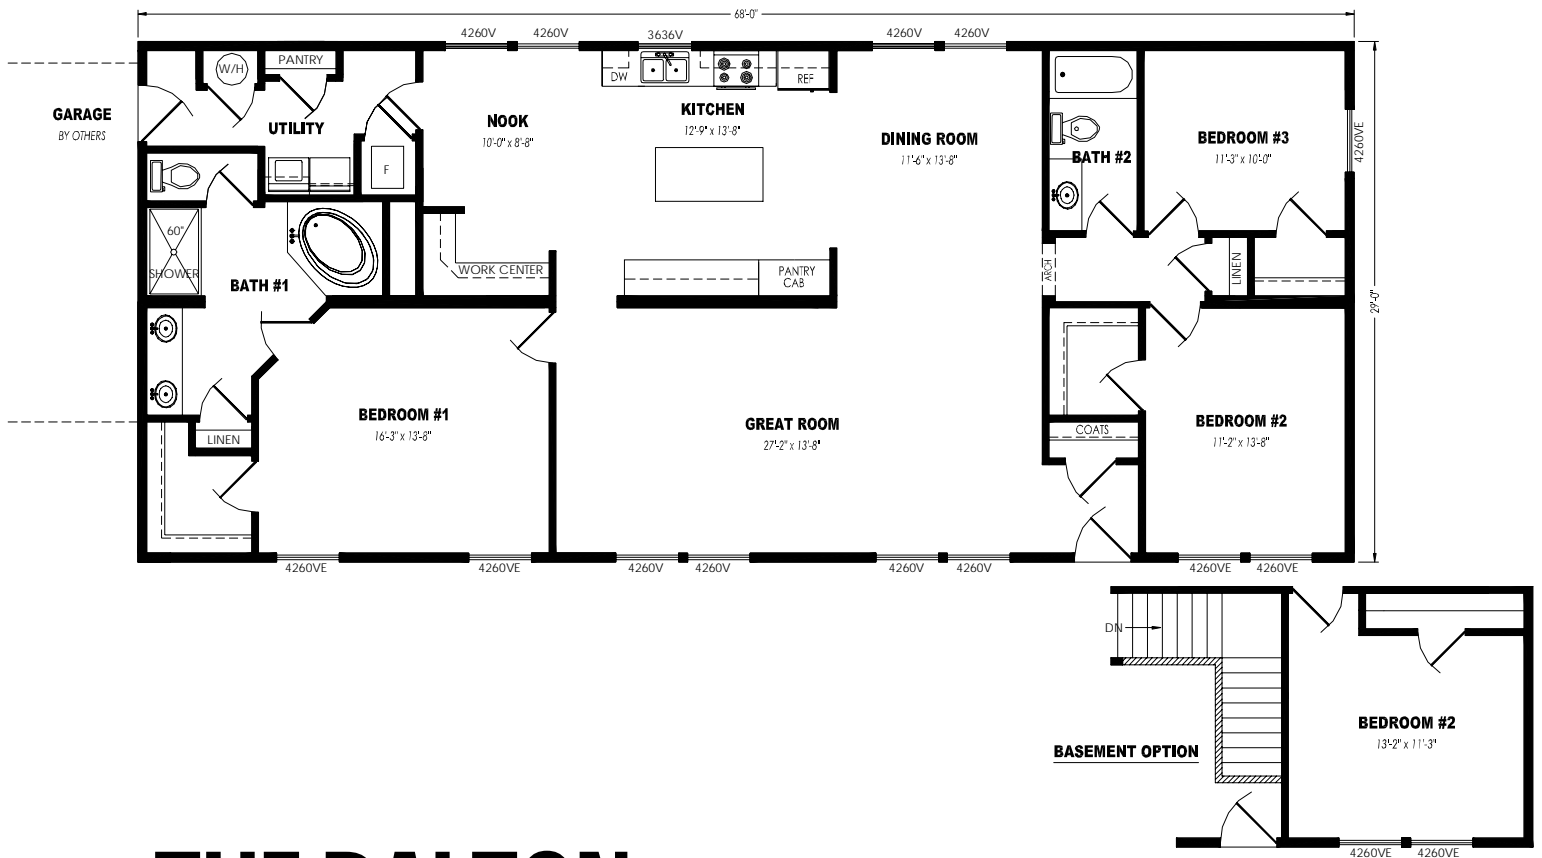

Shown with OPTIONAL 10-12 ROOF AND SHIP LOOSE DORMERS

THE DALTON

MODEL NUMBER: R1972-A

TOTAL EST. SQUARE FEET: 1972

RANCH

PLANS & SPECIFICATIONS ARE SUBJECT TO CHANGE AT ANY TIME FOR ANY REASON. ADDITIONAL SITE ITEMS AND OR OTHER OPTIONAL ITEMS ARE SHOWN AS AN EXAMPLE ONLY.