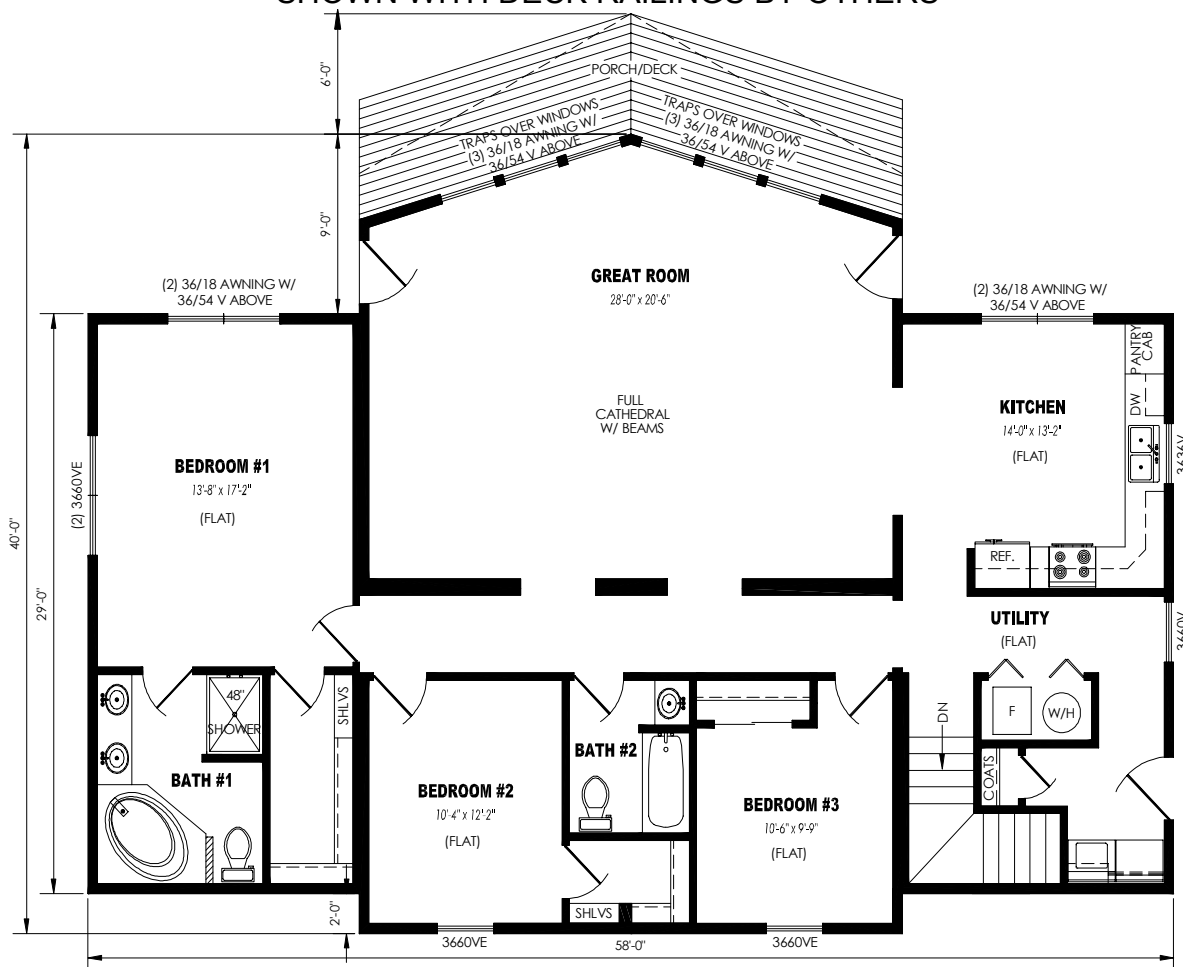

SHOWN WITH DECK RAILINGS BY OTHERS

THE CREEKSIDE LODGE

Model Number: R1943-A

TOTAL ESTIMATED SQUARE FEET: 1943

*5-12 ROOF STANDARD - FULL CATHEDRAL IN GREAT ROOM

*PROW FRONT, TRAPEZOID WINDOWS, DECK & FLYING OVERHANG

CABIN

PLANS & SPECIFICATIONS ARE SUBJECT TO CHANGE AT ANY TIME FOR ANY REASON. ADDITIONAL SITE ITEMS AND OR OTHER OPTIONAL ITEMS ARE SHOWN AS AN EXAMPLE ONLY.